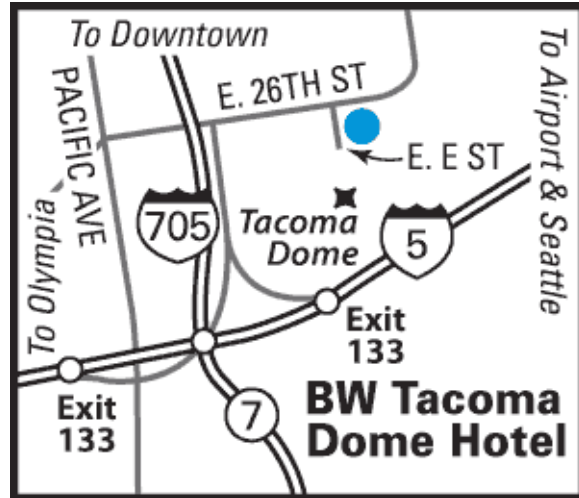

Hotel Information

Best Western Tacoma Dome Hotel

2611 E E Street,
Tacoma, Washington, 98421-1225,
United States
Phone: 253/272-7737
Fax: 253/272-5919

General Hotel Information:

Check-In: 3PM (15:00)

Check-Out: 12PM (12:00)

- 0.1 mile(s) from Tacoma Dome
- 0.5 mile(s) from Tacoma History Museum
- 0.5 mile(s) from Tacoma Art Museum
- 0.5 mile(s) from Tacoma Glass Museum
- 1 mile(s) from Downtown Tacoma
- 1 mile(s) from Tacoma Convention Center
- 1.5 mile(s) from St. Joseph Hospital

Transportation:

- 0.5 mile(s) from Greyhound Bus Terminal

Directions:

• From: The north. Take Interstate 5 South to Exit 133, then exit to East 26th Street and turn right on East E Street.

• From: The south. Take Interstate 5 North to Exit 133, follow to the left to East 26th Street. Then exit on 26th Street and turn right on East E Street.

Education:

- 1 mile(s) from University of Washington Tacoma
- 4 mile(s) from University of Puget Sound

Corporate Locations:

- 1 mile(s) from Port of Tacoma
- 2 mile(s) from Simpson

Shopping:

- 4 mile(s) from Tacoma Mall