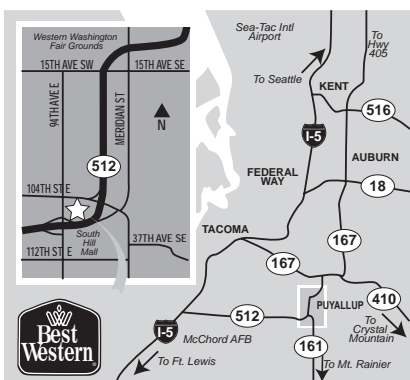

ROOMS

- 100 rooms with inside corridors
- Two-room Jacuzzi® Suites
- Non-smoking and ADA approved rooms
- Complimentary high speed internet
- Microwaves & Refrigerators
- Coffee Makers and Hair dryers

RECREATION

- Year 'round hot tub
- Outdoor seasonal heated pool
- Complimentary access to Bally Total Fitness®

SPECIAL SERVICES

- Complimentary deluxe continental breakfast, daily
- Business center
- Valet laundry services & guest coin laundry
- Free parking & newspaper

MEETINGS

- 4 rooms; 4,000 sq. ft. of meeting space
- Food & beverage catering service available
- Audio/visual upon request

DIRECTIONS from I-5 North or South

Interstate 5 onto Highway 512, Exit 127, East towards Puyallup, exit off Highway 512 at 9th St SW/94th Ave E. Turn left off exit, cross freeway and turn right onto South Hill Park Drive.

DIRECTIONS from Hwy 167 North or South

167 exit onto 512 West towards Puyallup, exit off Highway 512 at the South Hill/Eatonville Highway 161 exit. Turn right off the exit, turn left onto South Hill Park Drive.

ATTRACTIONS

• South Hill Mall	2 blocks	• Tacoma Dome	9 mi
• Mt. Rainier National Park	50 mi	• Meeker Mansion circa 1890	2 mi
• Northwest Trek Wildlife Park	17mi	• Western Washington Fairgrounds	1.4 mi

CORPORATE/BUSINESS CENTERS

• Rainier Corporate Park	9 mi	• Sea-Tac Int'l Airport	28 mi
• Good Samaritan Hospital	1 mi	• Tacoma Convention Center	10 mi
• Lakewood Industrial Park	8 mi	• Pacific Lutheran University	12 mi

Park Plaza

620 South Hill Park Drive • Puyallup, Washington 98373
(253) 848-1500 • 1-888-204-5804 • Fax: (253) 848-1511
www.bestwesternparkplaza.com